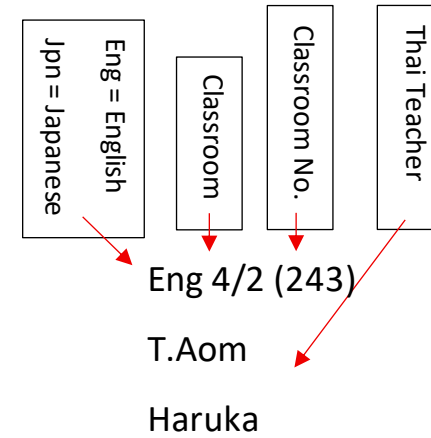

Summary

Thai Teachers

1. T. Ham	English	1/3	2/9	2/10	*4/9 (Observation 6 Jan. 2026)
2. T. Wendy	English	3/8	*4/9, 5/6 (Observation 6 Jan. 2026)		
3. T. Earn	English	4/4			
4. T. Golf	English	3/4	3/5	4/6	
5. T. Aom	English	2/6	5/8		
6. T. Kie	English	1/6	4/9	*5/6 (Observation 6 Jan. 2026)	
7. T. Nid	English	5/9			
8. T. Honey	English	5/4	5/7		
9. T. Tum	Japanese	4/5	5/5	6/5	

Student Teachers

1. Ai Sugawara	English	1/3	1/6	2/9	3/8		Japanese	4/5	total 5 homerooms 10 classes observation 2 classes
2. Takanori Sato	English	4/6	5/7	5/8	5/9	4/7	Japanese	6/5	total 6 homerooms 10 classes observation 2 classes
3. Motoka Arihara	English	2/6	2/10	3/4	3/5		Japanese	5/5	total 5 homerooms 10 classes observation 2 classes
4. Haruka Yoshida	English	4/4	4/9	5/4			Japanese	6/5	total 4 homerooms 6 classes observation 2 classes